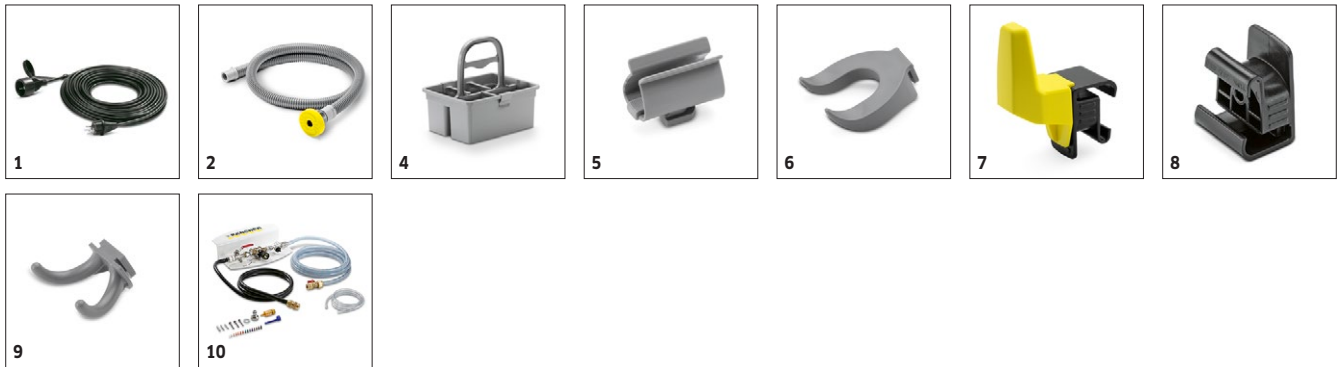

ACCESSORIES FOR BD 50/60 C EP CLASSIC

1.127-002.0

KÄRCHER

		Order no.	Length	Colour	Quantity	Price	Description	
Miscellaneous								
Extension cable	1	6.647-022.0	20 m		1 piece(s)		Extension cable, 20 m, 3x1.5 mm². With splash-proof earthing pin plug, strain relief and anti-kink sleeve.	☐
Filling hose	2	6.680-124.0	1.5 m		1 piece(s)		1,500-mm filling hose for easy device filling from a water tap. With universal tapered fitting for all standard taps.	☐
Add-on kit ecolzero	3	5.388-133.0			1 piece(s)		With ecolzero for climate-neutral cleaning: as compensation for the CO₂ which is produced by using the machine, we support climate protection projects worldwide.	☐
Home Base accessories								
Home Base Box Kit	4	4.035-406.0			1 piece(s)		The Box kit provides enough space for three cleaning agent bottles along with cloths, scrapers, spare rubbish bags, gloves, etc.	☐
Holder handhold grey	5	6.980-078.0			1 piece(s)		Mop clip for attaching a mop to the machine. Only for use with the Homebase adapter 5.035-488.0.	☐
Bottle holder	6	6.980-080.0			1 piece(s)		Suitable for transporting spray bottles - only in conjunction with Home Base adapter 5.035-488.0.	☐
Universal hook kit	7	4.070-075.0			1 piece(s)		Hook and adaptor kit for attachment to the Home Base rail scrubber drier by Kärcher. Ideal for space-saving storage of hoses (for example, spray suction attachment kit) on the machine.	☐
Home Base adapter	8	5.035-488.0			1 piece(s)		Fastener for various hooks and clips on the machine.	☐
Double hook	9	6.980-077.0			1 piece(s)		Double hook for attaching rubbish bags, etc. to the machine. Only for use with the Homebase adapter 5.035-488.0.	☐
Dosing aids								
DS 3 Cleaning Agent Dosing Station	10	2.641-811.0			1 piece(s)		After connecting to a tap, cleaning agent can be filled into the fresh water tank and diluted as required. Can also be used with the filling system attachment kit. Includes back-flow preventer (DIN EN 1717).	☐

■ Included in the scope of supply. □ Available accessories.