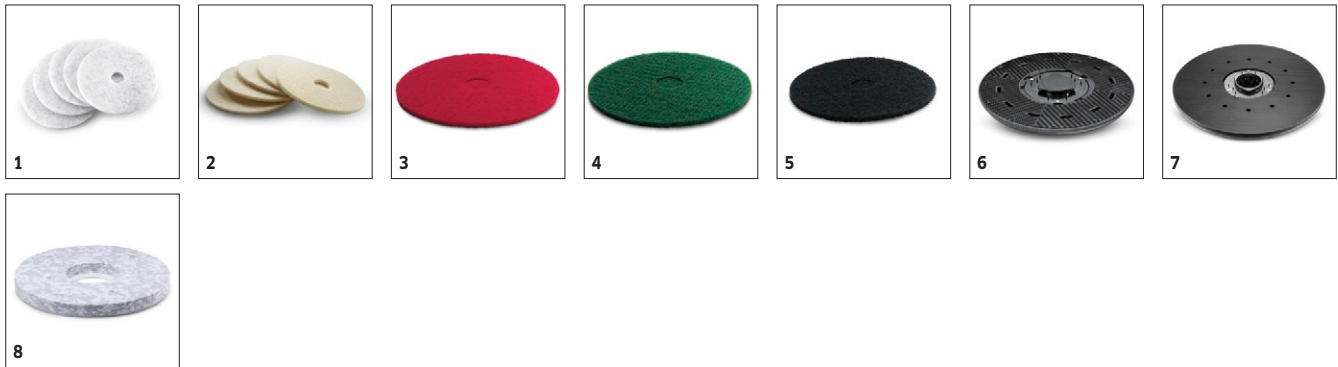

ACCESSORIES FOR BD 50/60 C EP CLASSIC

1.127-002.0

KÄRCHER

		Order no.	Hardness / Brush type	Diameter	Colour	Quantity	Price	Description	
Pads									
Pad	1	6.371-146.0	soft	500 mm	beige / natural	5 piece(s)		With natural hair, for polishing. Effectively removes scuff marks.	☐
	2	6.369-468.0	soft	508 mm	beige	5 piece(s)		With fine grains for perfect polishing results on floors.	☐
	3	6.369-079.0	medium-soft	508 mm	red	5 piece(s)		Medium soft, for wet-cleaning of all surfaces and for spray cleaning.	☐
	4	6.369-078.0	medium-hard	508 mm	green	5 piece(s)		Medium hard, for cleaning stubborn soilings and for deep cleaning.	☐
	5	6.369-077.0	hard	508 mm	black	5 piece(s)		Hard, for persistent soilings and for deep cleaning.	☐
Pad drive board									
Pad drive board	6	4.762-534.0		479 mm		1 piece(s)		For cleaning with pads. With quick-change coupling and Centerlock.	☐
Pad disk complete STRONG D51	7	4.762-593.0		479 mm		1 piece(s)			☐
Melamine pads									
Melamine pad	8	6.371-025.0		508 mm	Grey/ white	2 piece(s)		Melamine pad set with 508 mm diameter for our scrubber driers with a working width of 51 cm or with the D 100 brush head. For the effective cleaning of microporous surfaces.	☐

■ Included in the scope of supply. □ Available accessories.