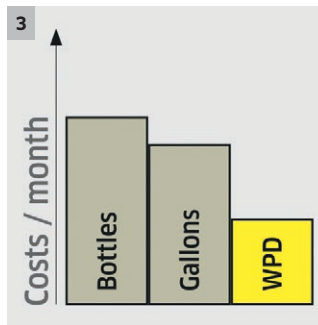

WPD 50

The new middle class WPD 50 water dispenser rounds off our water dispenser family. This space-saving machine supplies both chilled and ambient fresh water.

1 Compact design

- The perfect fit where there is limited available space.
- Intuitive operating concept with easy-to-read sensor buttons.

WPD 50

- Space-saving and compact
- Intuitive operation thanks to user-friendly icons

Technical data

Voltage	Ph / V / Hz	1 / 220-240 / 50
Input pressure without carbonation	bar / MPa	1.50.15 / 60.6
Water amount, quantity	l/h	max. 15
Water quantity, ambient	l/h	max. 85
Water amount, still, chilled	l/h	max. 15
Rated input power	W	max. 200
Inlet temperature	°C	5 / 30
Coolant		R134a
Amount of Coolant	kg	0.04
Number of users		<= 40
Water outlet height	mm	290
Weight of the table top unit	kg	17
Dimensions of table top unit (L x W x H)	mm	350 x 300 x 395

■ Included in the scope of supply.

		Order no.					Price	Description	
Divers									
UV-Lamp 12W	1	6.640-634.0							<input checked="" type="checkbox"/>
Filter									
Replacement filter AC WPD Range	2	2.643-305.0							<input checked="" type="checkbox"/>
Replacement filter combination filter WP	3	2.643-307.0							<input type="checkbox"/>
Drinking cups									
Mug 1000 St., 200ml, PP	4	6.640-453.0							<input type="checkbox"/>
Plastic cups	5	6.640-454.0						Volume 0.2 litres. Content 3000 pieces per box.	<input type="checkbox"/>
Coated paper cups	6	6.640-455.0						Volume 0.2 l. Content 2500 pieces per box.	<input type="checkbox"/>
Mug hot drink 200ml	7	6.640-460.0							<input type="checkbox"/>
0.6 l drinking bottle	8	6.640-469.0						Volume 0.6 l.	<input type="checkbox"/>
0.75 l drinking bottle	9	6.640-512.0						Volume 0.75 l.	<input type="checkbox"/>