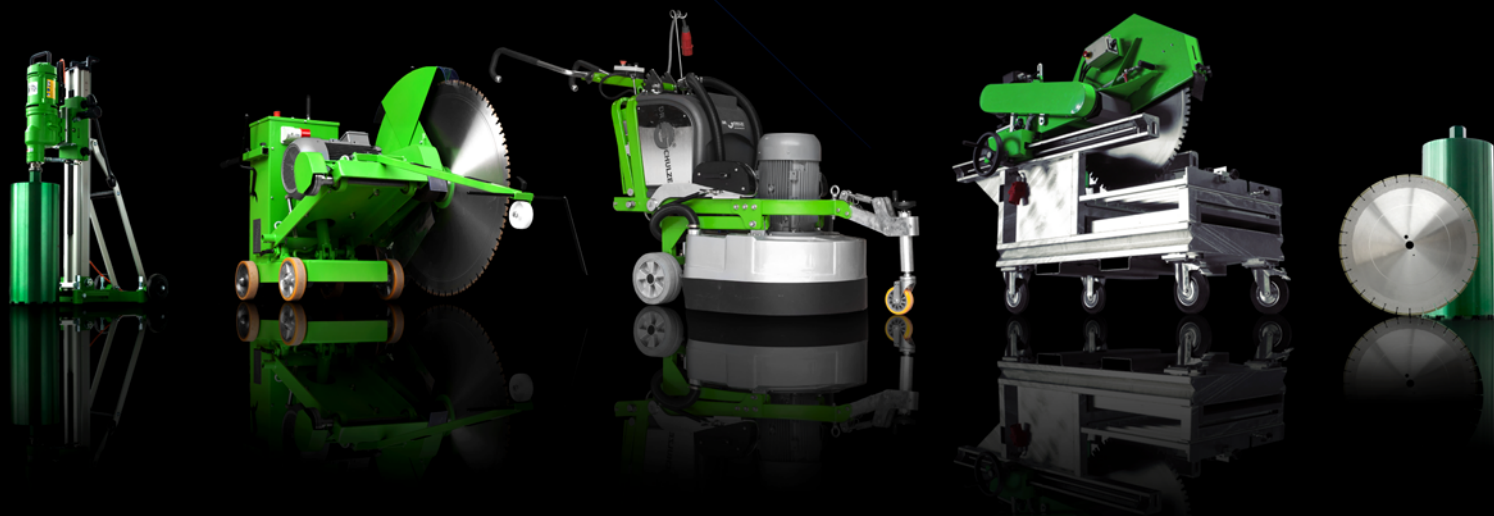

DR.SCHULZE GMBH, GERMANY

PRODUKTÜBERSICHT

PRODUCT OVERVIEW

FUGENSCHNEIDER / FLOOR SAWS

FS-800 LST

FS-1000 EVH

FS-500 B-SA

DCS-200-E230

KERNBOHREN / CORE DRILLING MACHINES

DRILL-14 + DK-16

DRILL-50 + BDK-33

D-400X + BDK-4B

**PD-500 +
B-25 + BDK-33**

**BOHRROBOTER
DRILL AUTOMATIC**

**B-2000
(MAX. Ø2000 MM)**

STEINTRENNMASCHINEN / STONE SAWS

BS-350 LST

BS-500 LST

BS-750

BS-1000

BS-1000 B

BODENBEARBEITUNG / FLOOR PROCESSING

DBS-820-3H/4H

SCHLEIFEN
GRINDING