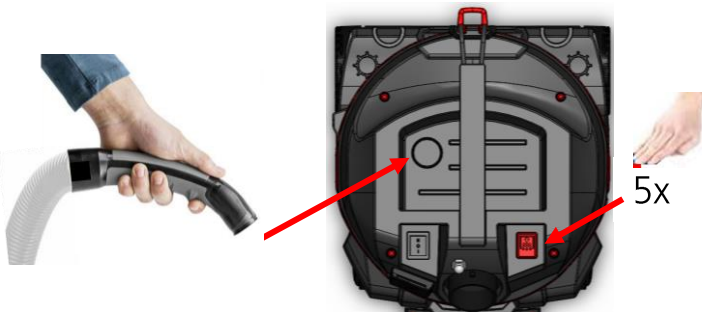

Dust protected rocker switch:
0 / I = Off / On
II = Auto on/off for power tools

**Powerfull 1.400 W-
bypass-Turbine**

Vac head with ergonomic handle and storage possibilities for smaller items

Starmix-Bayonet

Power tool socket with auto on/off

Smart storage of power cord and suction hose - securely fastened by a rubber strap

Manual filter cleaning PressClean:

Easy filter cleaning by means of a strong air blast. Either by closing the hand tube by hand - or more convenient – by placing the tube on the marked position, pressing 5 times and the dust will be blown off!

Big integrated container clamps – easy to open/close, securely locked

Robust 30 liter stainless steel container: **Optimal usable net filling capacity**, because the suction piece has been positioned in the head of the vac