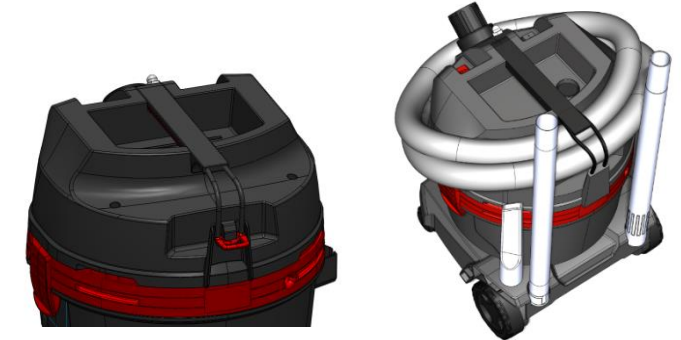

Dust protected rocker switch:
0 / I = Off / On
II = Auto on/off for power tools

**Powerfull 1.400 W-
bypass-Turbine**

Vac head with ergonomic handle and storage possibilities for smaller items

Starmix-Bayonet

Power tool socket with auto on/off

Smart storage of power cord and suction hose - securely fastened by a rubber strap

Manual filter cleaning PressClean:

Easy filter cleaning by means of a strong air blast. Either by closing the hand tube by hand - or more convenient – by placing the tube on the marked position, pressing 5 times and the dust will be blown off!

Integrated storage positions for suction tubes, nozzles, adapters

Robust chassis with big rear wheels and stable castors

Polyester* cartridge filter:

- Resistant against moisture
- Durable and long-lasting
- Easy change between wet and dry

Big integrated container clamps – easy to open/close, securely locked

Robust 30 liter stainless steel container: **Optimal usable net filling capacity**, because the suction piece has been positioned in the head of the vac