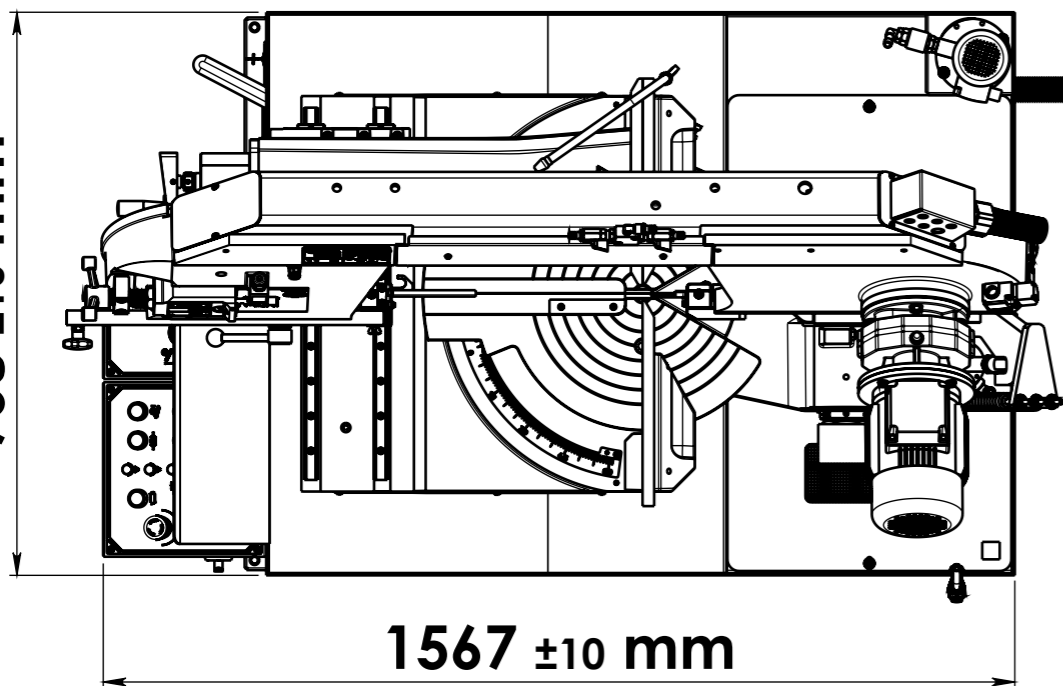

LAYOUT SATURN

1716 ±10 mm

727 ⁺²⁰₀ mm

990 ±10 mm
H PIANO DI TAGLIO
WORKTOP HEIGHT

1520 ±10 mm

968 ±10 mm

1567 ±10 mm

 POWER SUPPLY

	DATE	DESCRIPTION		
	11-10-2022	SATURN V004		
DRAWN BY	-	SCALE	SIZE	SHEET 1 OF 1
		1:13	A3	

THE INFORMATION IN THIS DRAWING IS THE SOLE PROPERTY OF F.M.B. Srl. ANY REPRODUCTION IN PART OF AS A WHOLE WITHOUT THE PERMISSION OF F.M.B. Srl IS PROHIBITED.