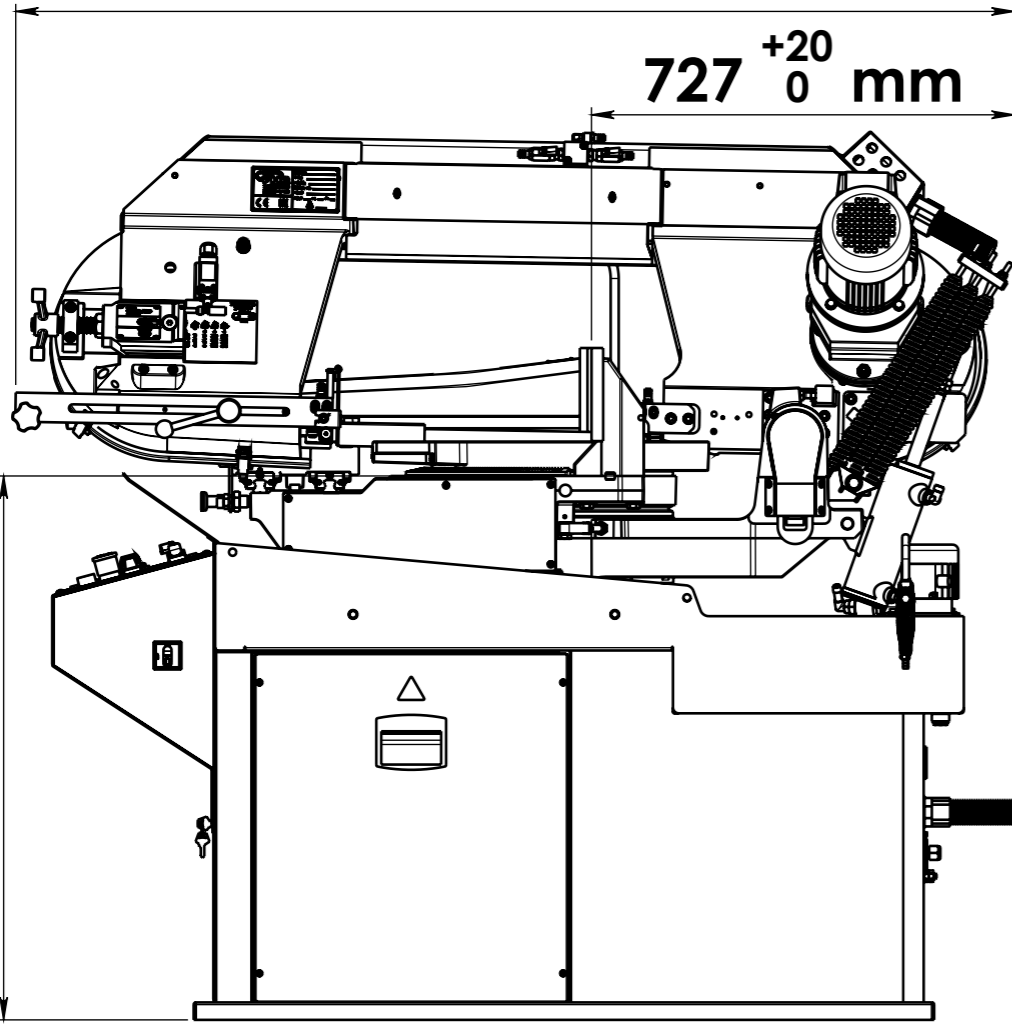

LAYOUT SATURN

1716 ±10 mm

727 ⁺²⁰₀ mm

990 ±10 mm
H PIANO DI TAGLIO
WORKTOP HEIGHT

1520 ±10 mm

968 ±10 mm

1567 ±10 mm

 POWER SUPPLY

	DATE	DESCRIPTION		
	11-10-2022	SATURN V004		
DRAWN BY	-	SCALE	SIZE	SHEET 1 OF 1
		1:13	A3	

THE INFORMATION IN THIS DRAWING IS THE SOLE PROPERTY OF F.M.B. Srl. ANY REPRODUCTION IN PART OF AS A WHOLE WITHOUT THE PERMISSION OF F.M.B. Srl IS PROHIBITED.