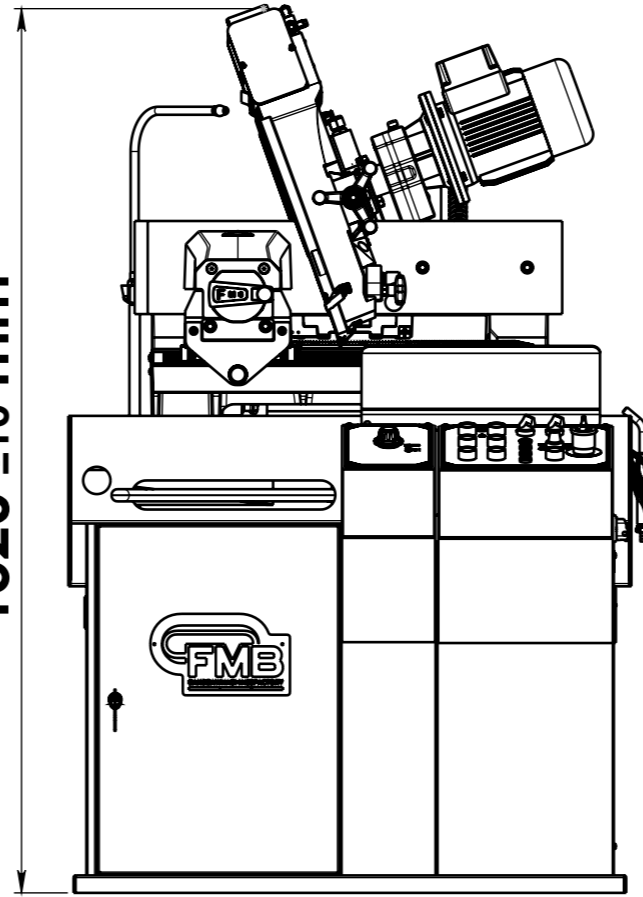

LAYOUT SATURN

1716 ±10 mm

727 ⁺²⁰₀ mm

990 ±10 mm
H PIANO DI TAGLIO
WORKTOP HEIGHT

1520 ±10 mm

968 ±10 mm

1567 ±10 mm

 POWER SUPPLY

	DATE	DESCRIPTION		
	11-10-2022	SATURN V004		
DRAWN BY	-	SCALE	SIZE	SHEET 1 OF 1
		1:13	A3	

THE INFORMATION IN THIS DRAWING IS THE SOLE PROPERTY OF F.M.B. Srl. ANY REPRODUCTION IN PART OF AS A WHOLE WITHOUT THE PERMISSION OF F.M.B. Srl IS PROHIBITED.