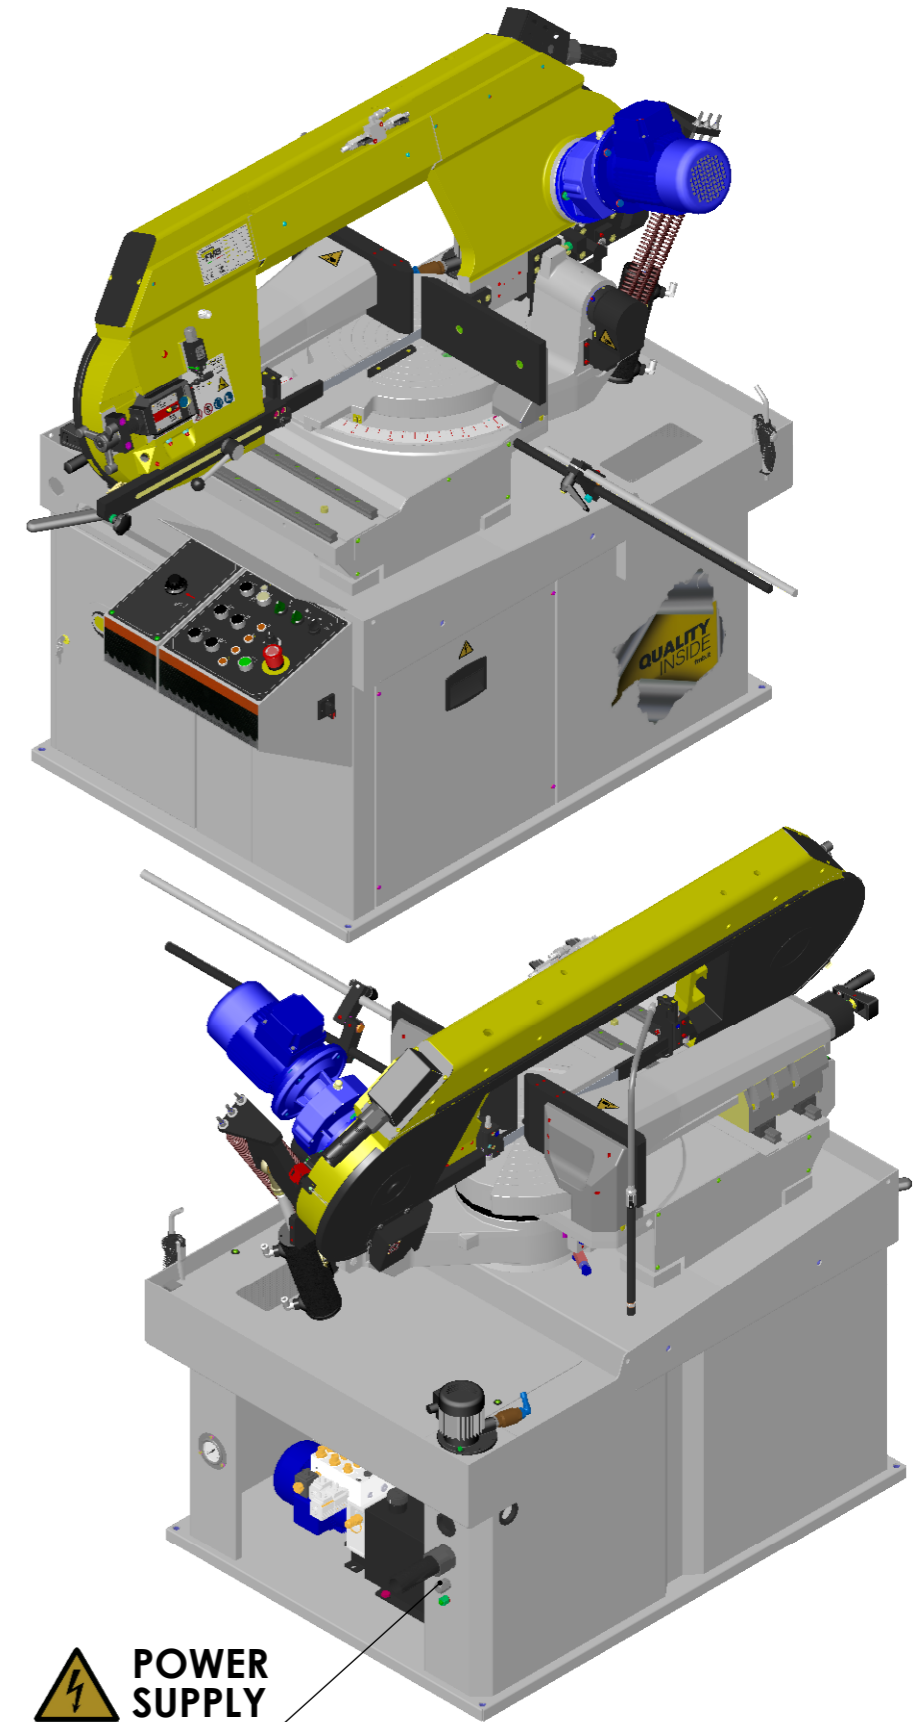

LAYOUT SATURN

1716 ±10 mm

727 ⁺²⁰₀ mm

990 ±10 mm
H PIANO DI TAGLIO
WORKTOP HEIGHT

1520 ±10 mm

968 ±10 mm

1567 ±10 mm

 POWER SUPPLY

	DATE	DESCRIPTION		
	11-10-2022	SATURN V004		
DRAWN BY	-	SCALE	SIZE	SHEET 1 OF 1
		1:13	A3	

THE INFORMATION IN THIS DRAWING IS THE SOLE PROPERTY OF F.M.B. Srl. ANY REPRODUCTION IN PART OF AS A WHOLE WITHOUT THE PERMISSION OF F.M.B. Srl IS PROHIBITED.