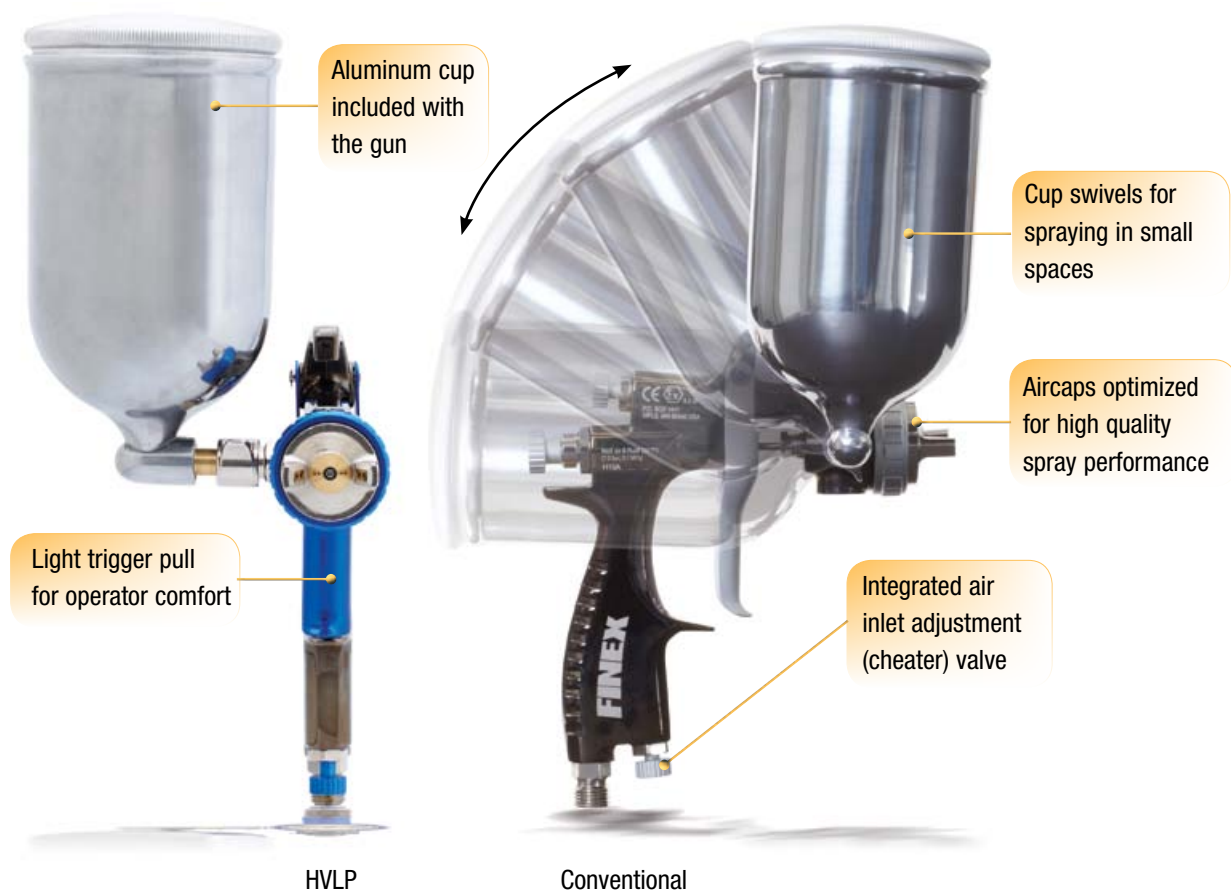

Finex™ Side Cup Gravity Guns

Lightweight Ergonomic Air Spray Guns

Ordering Information

Gun Style	Part Number	Needle/Nozzle Size in (mm)	Needle, Nozzle, Aircap Kit	Needle Packing Kit	Gravity Cup Kit
Side Cup Gravity Feed - Conventional	24J601	0.040 (1.0)	24J881	288891	24J884 (400 cc or 13.5 oz Aluminum)
	24J602	0.047 (1.2)	24J882		
	24J603	0.055 (1.4)	24J883		
Side Cup Gravity Feed - HVLP	24J599	0.047 (1.2)	24J879	288891	
	24J600	0.055 (1.4)	24J880		

For additional information on Finex Side Cup models, refer to manual number 312388.

For additional Finex gun models refer to form number 339461.