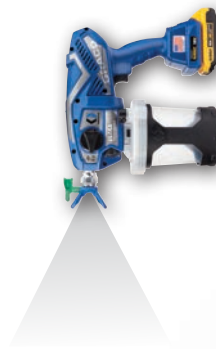

Spray at lower pressure with ANY Graco Sprayer

True PRO outlet checks

with ceramic balls

1 litre FlexLiner™ †

All new easy-to-clean design!

Disposable liners eliminate clean-up time

Spray in ANY direction – even upside down!

Delivers Perfect Airless Finish™
– just like a CLASSIC S 395pc!

LIGHTEST PRO AIRLESS HANDHELD!

Removable Material Filter

To avoid tip clogs. Standard delivered with black 60 mesh filter for wall paint and blue 100 mesh filter for Fine Finish paints.