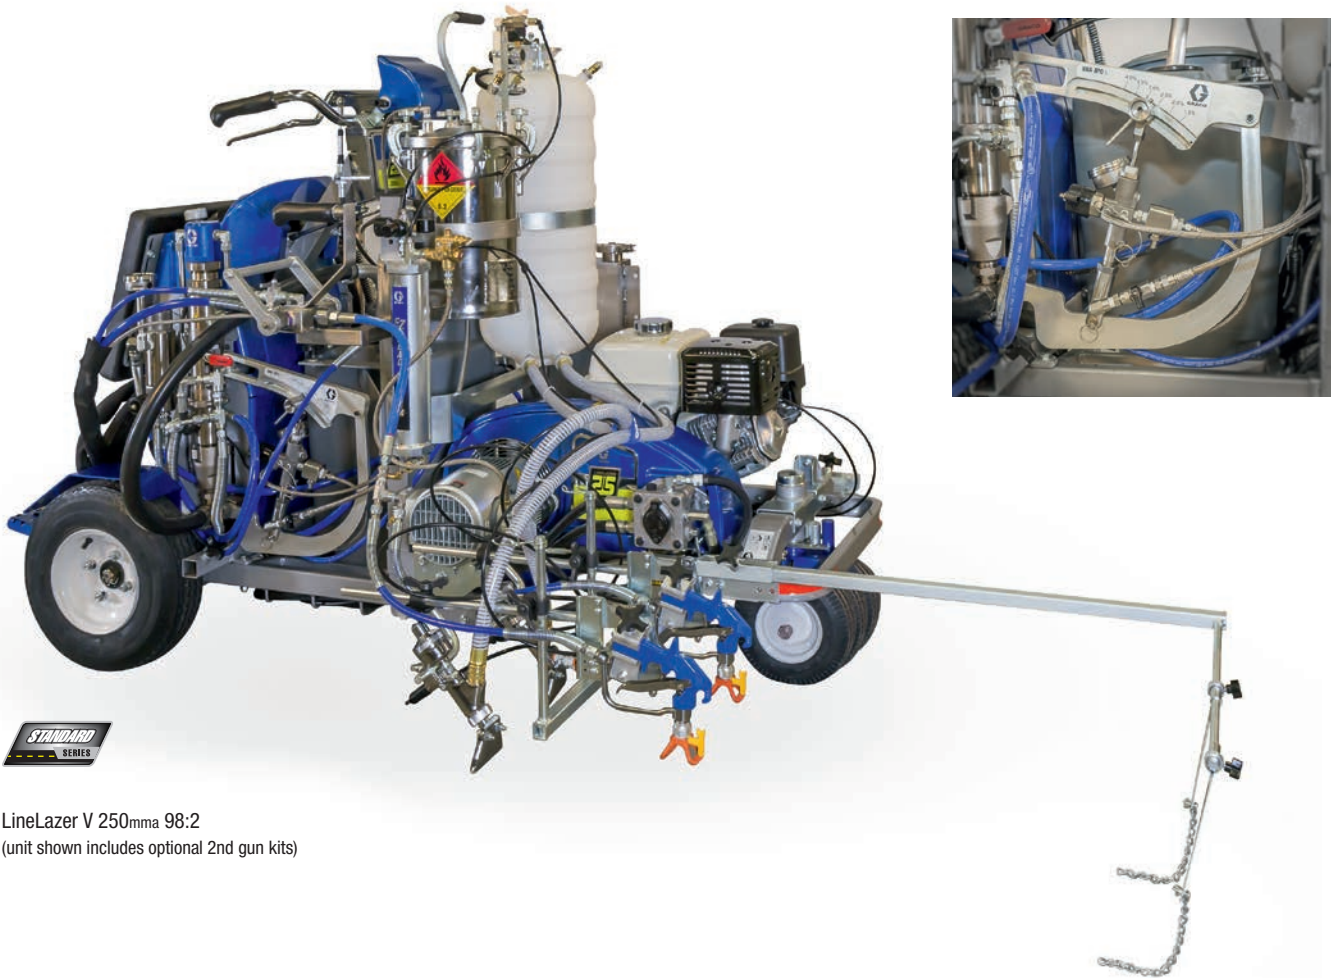

# LineLazer™ V 250mma 98:2

## Hydraulic Ride-On 2-Component Striper

LineLazer V 250mma 98:2  
(unit shown includes optional 2nd gun kits)

### ► Applications & Materials

Spraying 2-component 98:2 road markings has never been more reliable with LineLazer V 250mma 98:2. Based upon the LineLazer V 250 range, this unit provides it all: built in 98:2 mixing capabilities and Ratio Assurance, on-board storage tanks and solvent flushing capabilities.

#### Self-Centering Front Wheel

- Eliminates one user interface for simpler operation
- Foam filled for stability