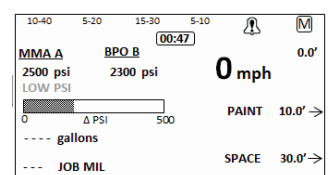

Ratio Assurance System