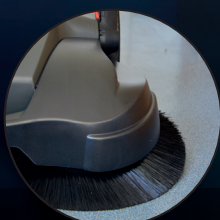

**Brush height adjustment**

For disc brushes. Variable and stepless. Ensures optimal clearing performance on various types of surfaces.

**Overlaying disc brushes**

For a better sweeping performance.

**Worm gears and tooth sleeves**