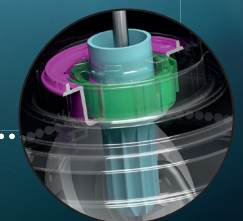

Form-fitting construction

External influences, such as dust, dirt or wetness will not affect the function.*

Haaga Qualität

Made in Germany

* depends on the device